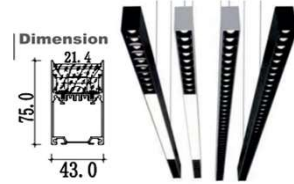

TRACK LIGHTS

BODY COLOR

- WHITE
- BLACK

POWER	CCT	DIMMABLE /TUNABLE	BEAM ANGLE	CRI
10W	3K-6K	AV	24	>85
20W	3K-6K	NA	24	>85
30W	3K-6K	NA	24	>85

PROFILE LIGHTING

DIGITECH LED ALUMINIUM PROFILE DG-A087	DIGITECH LED ALUMINIUM PROFILE Dumisty	DIGITECH LED ALUMINIUM PROFILE Sentry	DIGITECH LED ALUMINIUM PROFILE www	DIGITECH LED ALUMINIUM PROFILE DU-0003	DIGITECH LED ALUMINIUM PROFILE DG-A086	CORNER PROFILE LED ALUMINIUM PROFILE DG-A088	DIGITECH LED ALUMINIUM PROFILE 38
DIGITECH LED ALUMINIUM PROFILE DG-A015	DIGITECH LED ALUMINIUM PROFILE DG-A019	DIGITECH LED ALUMINIUM PROFILE DG-A016	DIGITECH LED ALUMINIUM PROFILE DG-A020		WOOD PROFILE		

BODY COLOR
- ALUMINIUM
- BLACK

HANGING 360 DEGREE LIGHTING PROFILE

HANGING PROFILE 75*50mm

HANGING ROUND PROFILE

LASER BLADE PROFILE

STRIP DRIVERS

DRIVERS

LED STRIPS