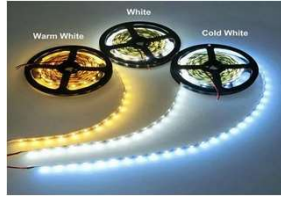

TRACK LIGHTS

BODY COLOR

- WHITE
- BLACK

POWER	CCT	DIMMABLE /TUNABLE	BEAM ANGLE	CRI
10W	3K-6K	AV	24	>85
20W	3K-6K	NA	24	>85
30W	3K-6K	NA	24	>85

PROFILE LIGHTING

DIGITECH LED ALUMINIUM PROFILE DG-A087	DIGITECH LED ALUMINIUM PROFILE Dumisty	DIGITECH LED ALUMINIUM PROFILE Sentry	DIGITECH LED ALUMINIUM PROFILE www	DIGITECH LED ALUMINIUM PROFILE DU-0003	DIGITECH LED ALUMINIUM PROFILE DG-A086	CORNER PROFILE LED ALUMINIUM PROFILE DG-A088	DIGITECH LED ALUMINIUM PROFILE 38
DIGITECH LED ALUMINIUM PROFILE DG-A015	DIGITECH LED ALUMINIUM PROFILE DG-A019	DIGITECH LED ALUMINIUM PROFILE DG-A016	DIGITECH LED ALUMINIUM PROFILE DG-A020		WOOD PROFILE		

BODY COLOR
- ALUMINIUM
- BLACK

HANGING 360 DEGREE LIGHTING PROFILE

HANGING PROFILE 75*50mm

HANGING ROUND PROFILE

LASER BLADE PROFILE

STRIP DRIVERS

DRIVERS

LED STRIPS