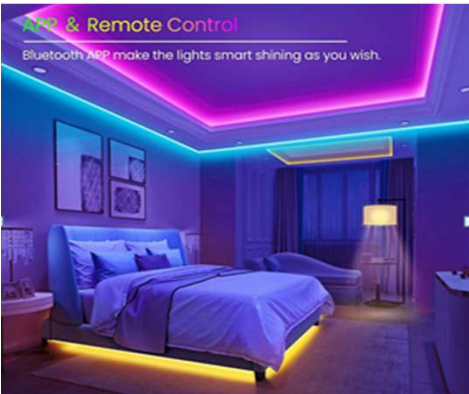

PROFILE LIGHTING

DIGITECH LED ALUMINIUM PROFILE DG-A087	DIGITECH LED ALUMINIUM PROFILE Dumisty	DIGITECH LED ALUMINIUM PROFILE Sentry	DIGITECH LED ALUMINIUM PROFILE www	DIGITECH LED ALUMINIUM PROFILE DU-0003	DIGITECH LED ALUMINIUM PROFILE DG-A086	CORNER PROFILE LED ALUMINIUM PROFILE DG-A088	DIGITECH LED ALUMINIUM PROFILE 38
DIGITECH LED ALUMINIUM PROFILE DG-A015	DIGITECH LED ALUMINIUM PROFILE DG-A019	DIGITECH LED ALUMINIUM PROFILE DG-A016	DIGITECH LED ALUMINIUM PROFILE DG-A020		WOOD PROFILE		

BODY COLOR
- ALUMINIUM
- BLACK